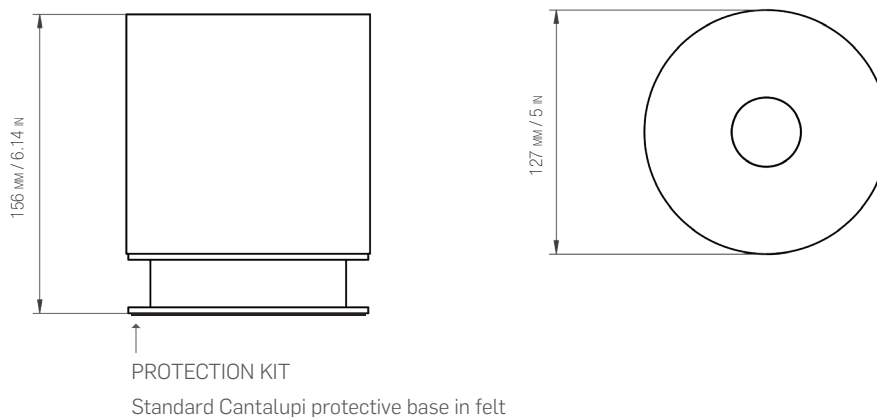

Drawing

MODEL CODE

WATT

COLOUR TEMP.

BODY FINISHES

45OTTOS701D3SS

2W

3000K

AISI 316L S.Steel
+ Alabaster

SOLIDS & LIQUIDS
PROTECTION RATING

FIRE
PROTECTION

ELECTRICAL SHOCK
CLASS PROTECTION

EUROPEAN
CONFORMITY

ALSO SUITABLE
FOR RESIDENTIAL

TOUCH

Note : Depending on the choice of finish, thickness of the product can vary up to 0.2 mm. Information provided with this document may be subject to change at any time without notice.

RELEASED ON 10.10.2018